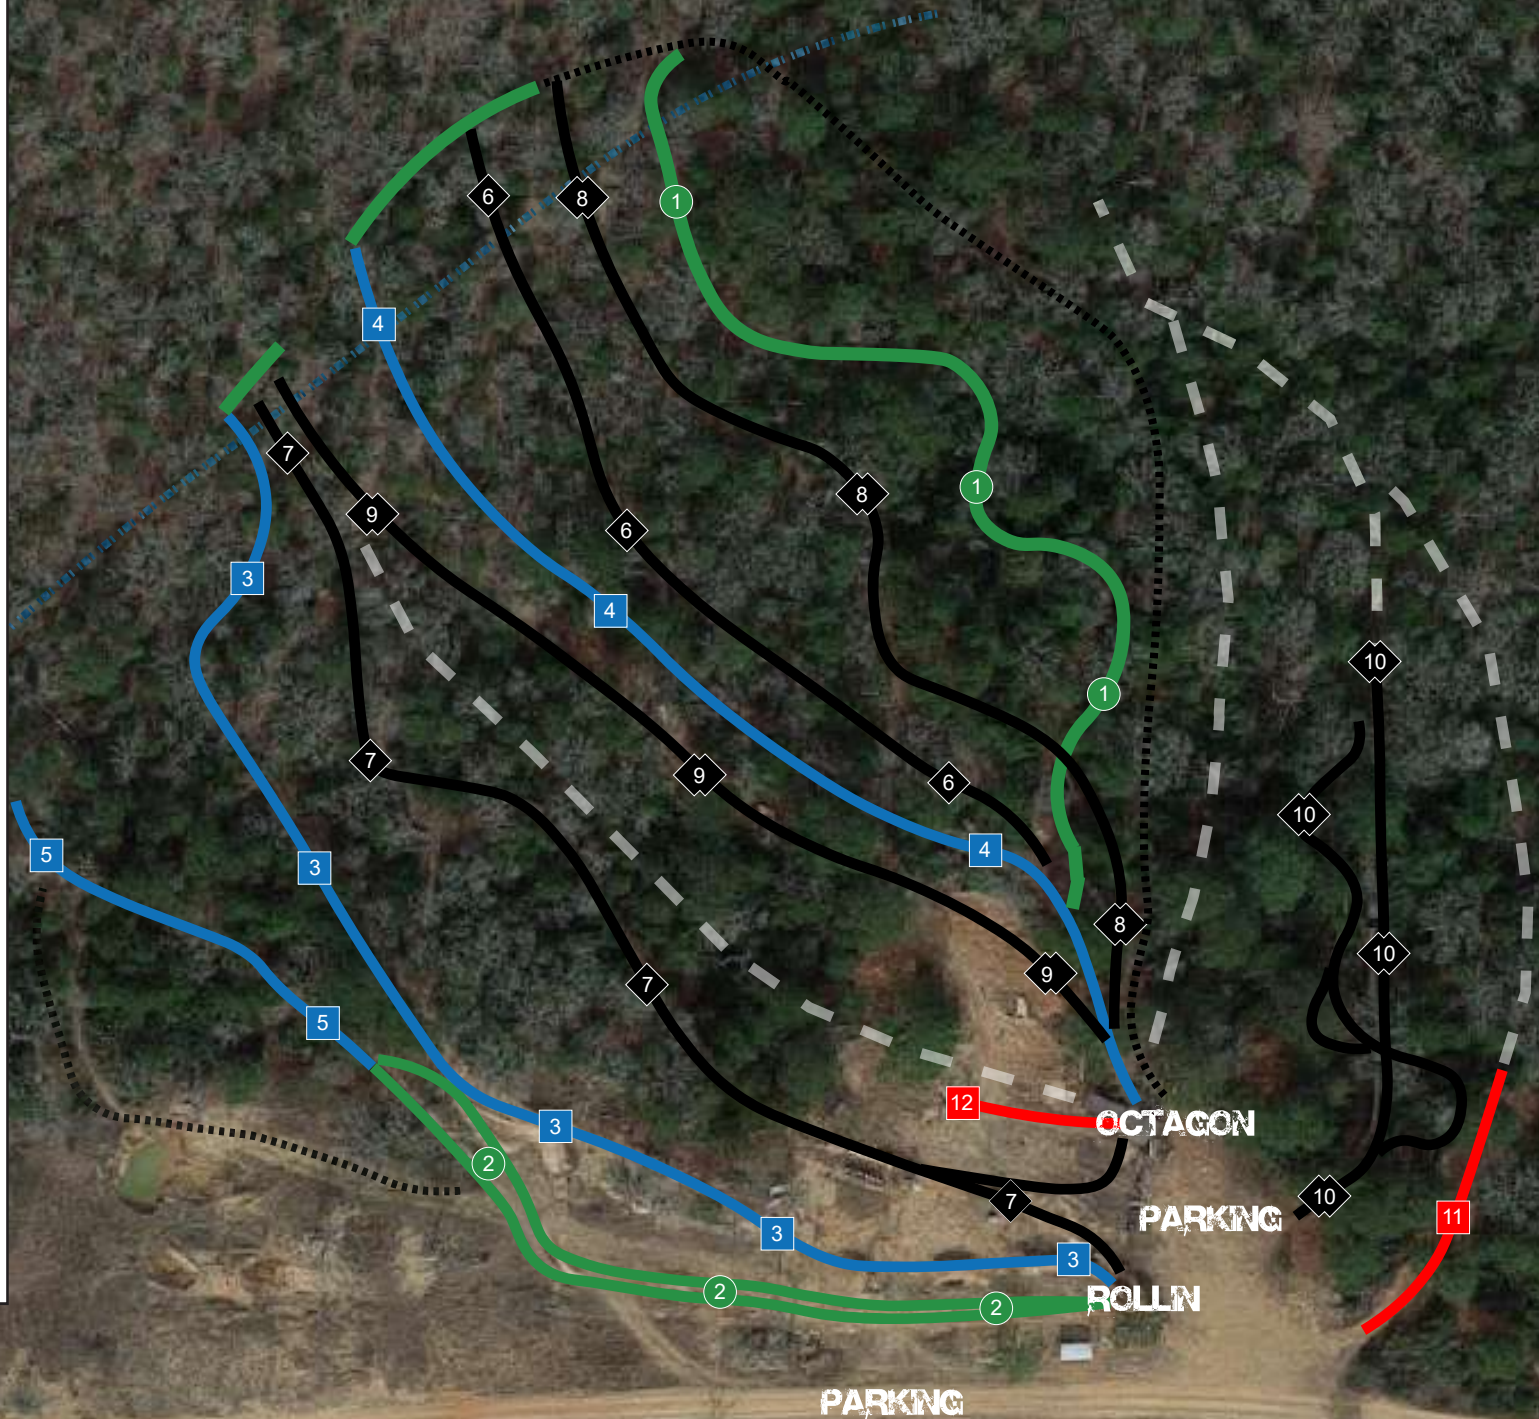

# THIS PARK INCLUDES

EASY

INTERMEDIATE

DIFFICULT

EXPERT

DROP

GAP JUMP

WALK UP

FUTURE EXPANSION

CREEK

**EASY TRAILS**

1 EZ BAKE

2 EZ RIDER

**INTERMEDIATE TRAILS**

3 512 STYLE

4 HOPADILLO

5 SHAKE DOWN

**DIFFICULT TRAILS**

6 SHAKE N BAKE

7 SLINGSHOT

8 MINESHAFT

**EXPERT TRAILS**

9 SIX PAC

10 50 SHADES OF GREY

**SKILL ZONES**

11 DROP ZONE

12 KICKERS

ENTRANCE

UPDATED: FEBRUARY 2019